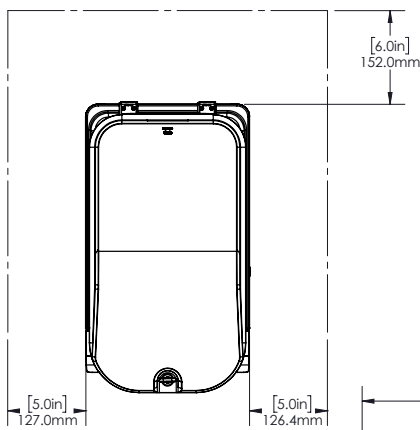

**Construction**

- Pre-mix dispenser with stainless steel base and clear plastic bowls.
- Compact size of 27 cm wide saves valuable counter space.
- Fewer removable parts to simplify cleaning and reduce maintenance.
- Temperature range from 1.7 - 5° C.
- The air intakes from the bottom and exhaust to back.
- Locking lid for added safety against tampering.

APPROVAL: \_\_\_\_\_

Front

Side

Top

#### Key Information:

External dimensions, Width: 267 mm

External dimensions, Depth: 451 mm

External dimensions, Height: 729 mm

Net weight: 20 kg

Shipping weight: 24 kg

Shipping height: 528 mm

Shipping width: 381 mm