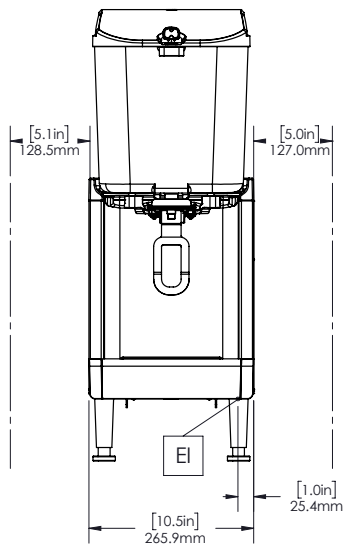

Front

Electric

Supply voltage:

600927 (ECS1D22) 230 V/1N ph/50/60 Hz

Electrical power max.:

0.4 kW

Key Information:

External dimensions, Width: 267 mm

External dimensions, Depth: 451 mm

External dimensions, Height: 729 mm

Net weight: 20 kg

Shipping weight: 24 kg

Shipping height: 528 mm

Shipping width: 381 mm

Shipping depth: 480 mm

Simplicity Bubblers

Chilled Beverage Dispensers 1x18 L, agitator model with locking lid

The company reserves the right to make modifications to the products without prior notice. All information correct at time of printing.