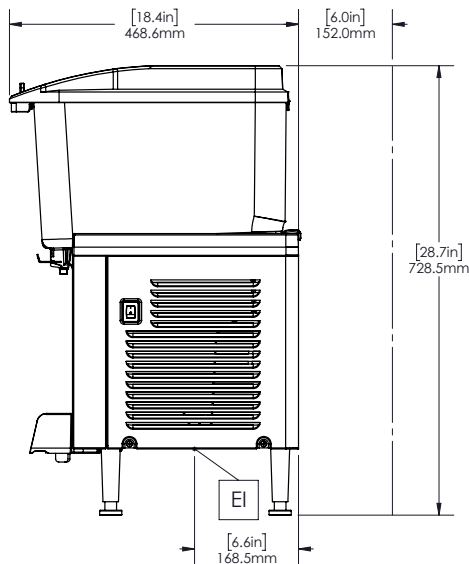

Front

Side

Electric

Supply voltage:

600927 (ECS1D22) 230 V/1N ph/50/60 Hz

Electrical power max.:

0.4 kW

Key Information:

External dimensions, Width: 267 mm

External dimensions, Depth: 451 mm

External dimensions, Height: 729 mm

Net weight: 20 kg

Shipping weight: 24 kg

Shipping height: 528 mm

Shipping width: 381 mm

Shipping depth: 480 mm

Simplicity Bubblers

Chilled Beverage Dispensers 1x18 L, agitator model with locking lid

The company reserves the right to make modifications to the products without prior notice. All information correct at time of printing.