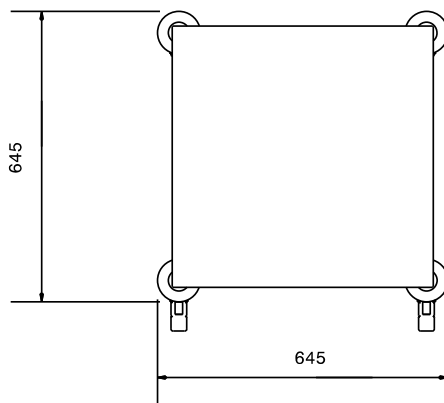

Service Trolleys 4 Dishwasher Rack Trolley with Top Shelf

361246 (DRT4T)

4-Dishwasher Rack Trolley
with Top shelf

Short Form Specification

Item No. _____

Constructed in 304 AISI stainless steel. Framework in mm25 tubing, completely welded. The L-shaped runners, with an upturn at each end, can accommodate mm500x500 dishwashing baskets. Worktop in 304 AISI stainless steel. N. 4 swivelling castors, two with brakes, mm125 in diameter, fitted with plastic bumpers.

Main Features

- Framework in 25 mm tubing, completely welded.
- L-shaped runners, with upturn at each end.
- Designed to transport 500x500 mm dishwashing baskets.
- Handle is an extension of the load-bearing frame.
- 4 pivoting Ø 125 mm wheels, 2 of which with brakes, fitted with plastic bumpers

Construction

- Constructed entirely in 304 AISI stainless steel.

APPROVAL: _____

Front

Side

Top

Key Information:

External dimensions, Width:	
361246 (DRT4T)	645 mm
External dimensions, Depth:	645 mm
External dimensions, Height:	900 mm
Wheel material:	Zinc plated
Wheel diameter:	Ø 125
Net weight:	20 kg