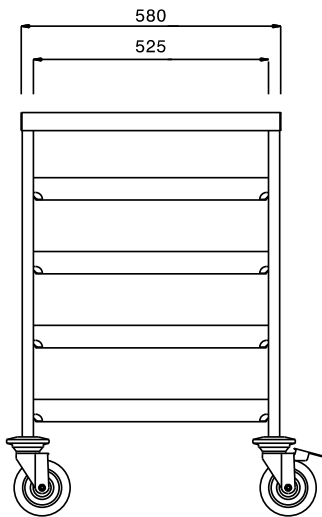

Service Trolleys 4 Dishwasher Rack Trolley with Top Shelf

361246 (DRT4T)

4-Dishwasher Rack Trolley
with Top shelf

Short Form Specification

Item No. _____

Constructed in 304 AISI stainless steel. Framework in mm25 tubing, completely welded. The L-shaped runners, with an upturn at each end, can accommodate mm500x500 dishwashing baskets. Worktop in 304 AISI stainless steel. N. 4 swivelling castors, two with brakes, mm125 in diameter, fitted with plastic bumpers.

Main Features

- Framework in 25 mm tubing, completely welded.
- L-shaped runners, with upturn at each end.
- Designed to transport 500x500 mm dishwashing baskets.
- Handle is an extension of the load-bearing frame.
- 4 pivoting Ø 125 mm wheels, 2 of which with brakes, fitted with plastic bumpers

Construction

- Constructed entirely in 304 AISI stainless steel.

APPROVAL: _____

Front

Side

Top

Key Information:

External dimensions, Width:	
361246 (DRT4T)	645 mm
External dimensions, Depth:	645 mm
External dimensions, Height:	900 mm
Wheel material:	Zinc plated
Wheel diameter:	Ø 125
Net weight:	20 kg