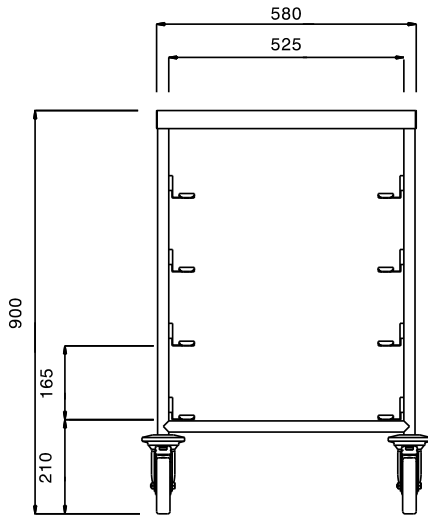

Service Trolleys 4 Dishwasher Rack Trolley with Top Shelf

361246 (DRT4T)

4-Dishwasher Rack Trolley
with Top shelf

Short Form Specification

Item No. _____

Constructed in 304 AISI stainless steel. Framework in mm25 tubing, completely welded. The L-shaped runners, with an upturn at each end, can accommodate mm500x500 dishwashing baskets. Worktop in 304 AISI stainless steel. N. 4 swivelling castors, two with brakes, mm125 in diameter, fitted with plastic bumpers.

Main Features

- Framework in 25 mm tubing, completely welded.
- L-shaped runners, with upturn at each end.
- Designed to transport 500x500 mm dishwashing baskets.
- Handle is an extension of the load-bearing frame.
- 4 pivoting Ø 125 mm wheels, 2 of which with brakes, fitted with plastic bumpers

Construction

- Constructed entirely in 304 AISI stainless steel.

APPROVAL: _____

Front

Side

Top

Key Information:

External dimensions, Width:	
361246 (DRT4T)	645 mm
External dimensions, Depth:	645 mm
External dimensions, Height:	900 mm
Wheel material:	Zinc plated
Wheel diameter:	Ø 125
Net weight:	20 kg